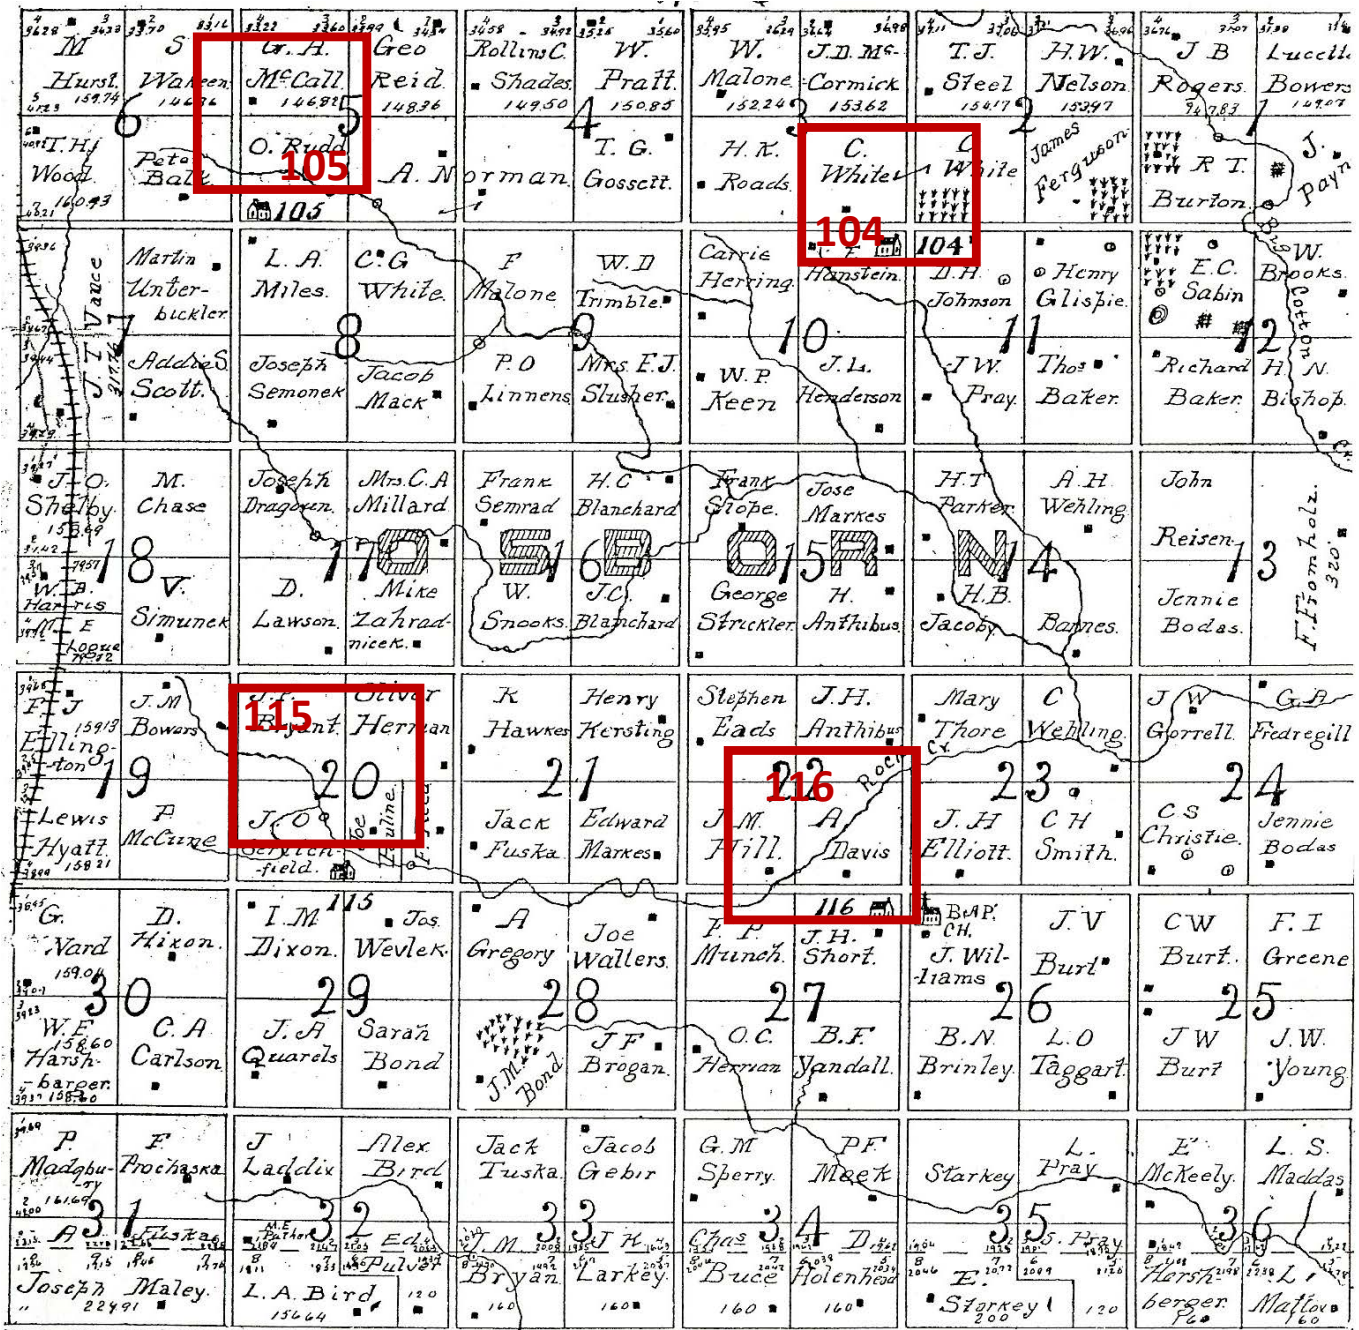

Osborn Township

Dist 104, Green Valley (Greeny)
NE corner of NE/4 of 10-20-6

Dist 115, **Unknown**,
Middle of S/2 of 20-20-6
(Not on 1906 map)

Dist 105, White,
SW corner of SW/4 of 5-20-6

Dist 116, Freedom,
NE corner of NE/4 of 27-20-6