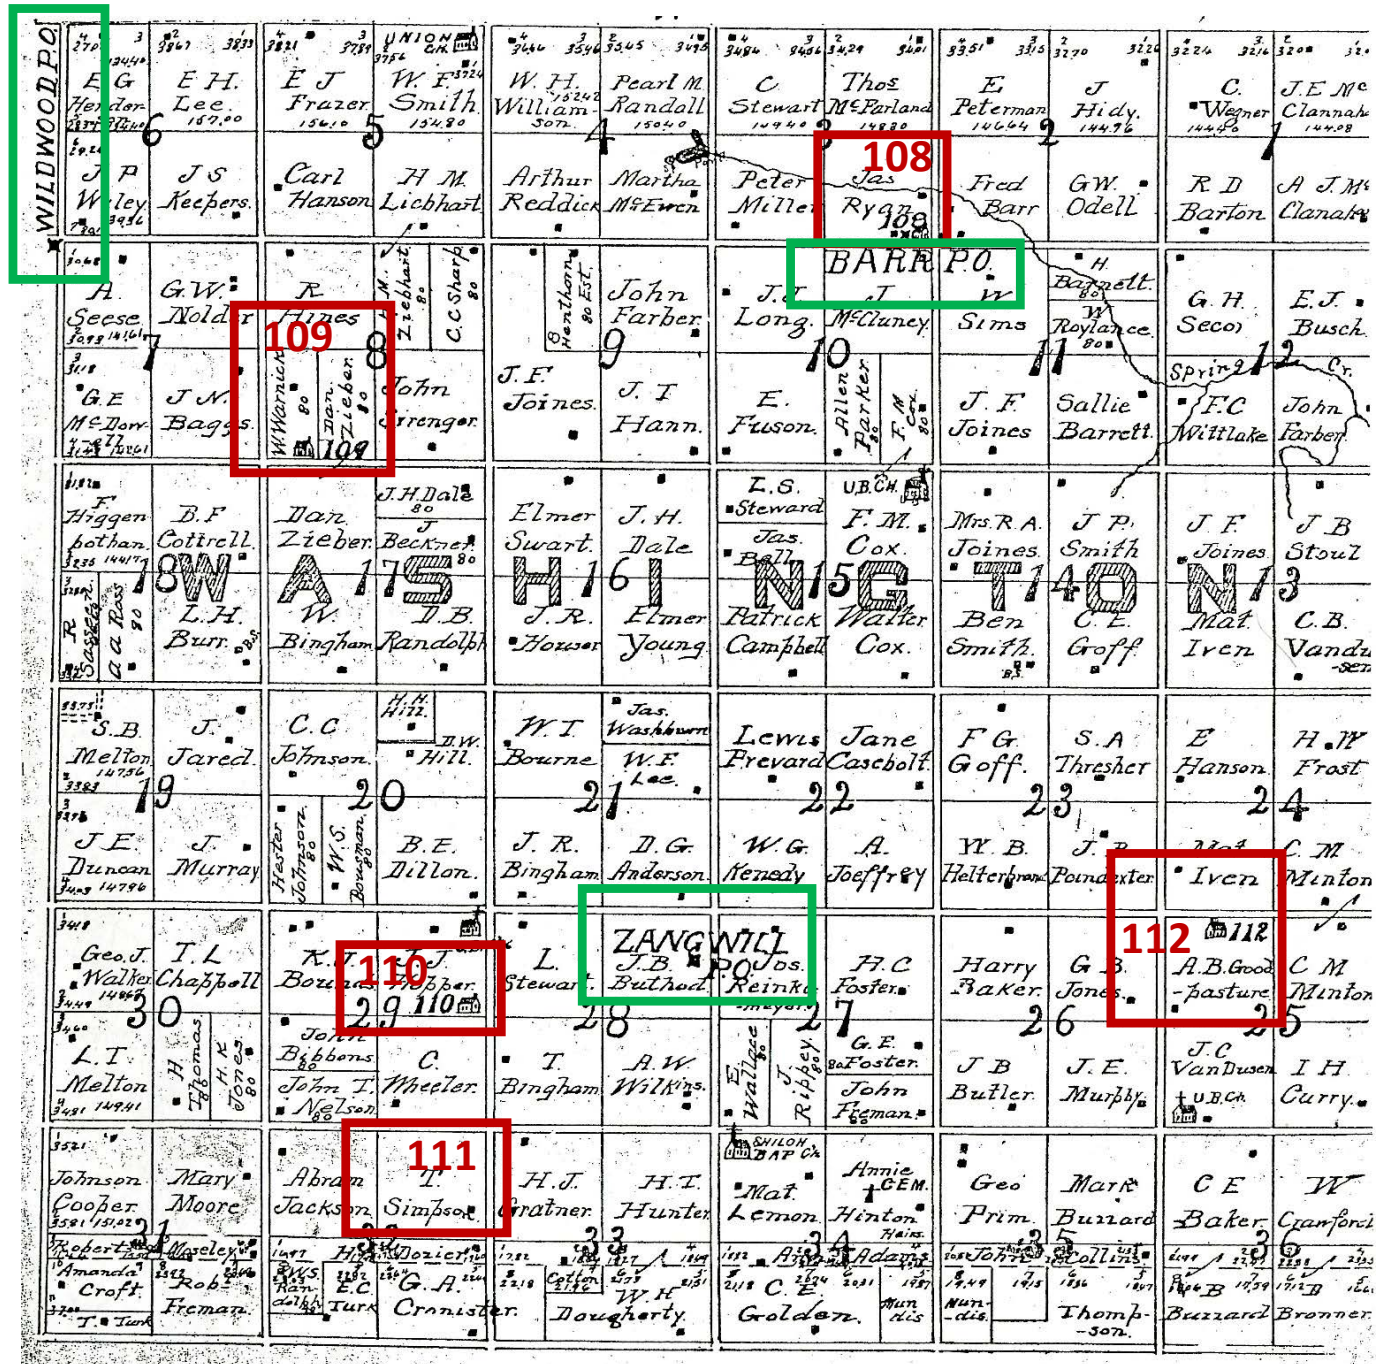

Washington Township

Dist 108, Barr,
SE corner of SE/4 of 3-20-8

Dist 109, Wildwood,
S side of SW/4 of 8-20-8

Dist 110,
Greenwood/Friendship,
SW corner of NE/4 of 29-20-8

Dist 111, Friendship?
NE corner of NE/4 of 32-20-8

(Not on 1901 map but on 1906 map; likely 111 merged with 110; 110 vs 111 names not clear)

Dist 112, Victory,
NW corner of NW/4 of 25-20-8

(Note: Schools here on 1906 county map do not match the 1906 township match; considerable confusion)