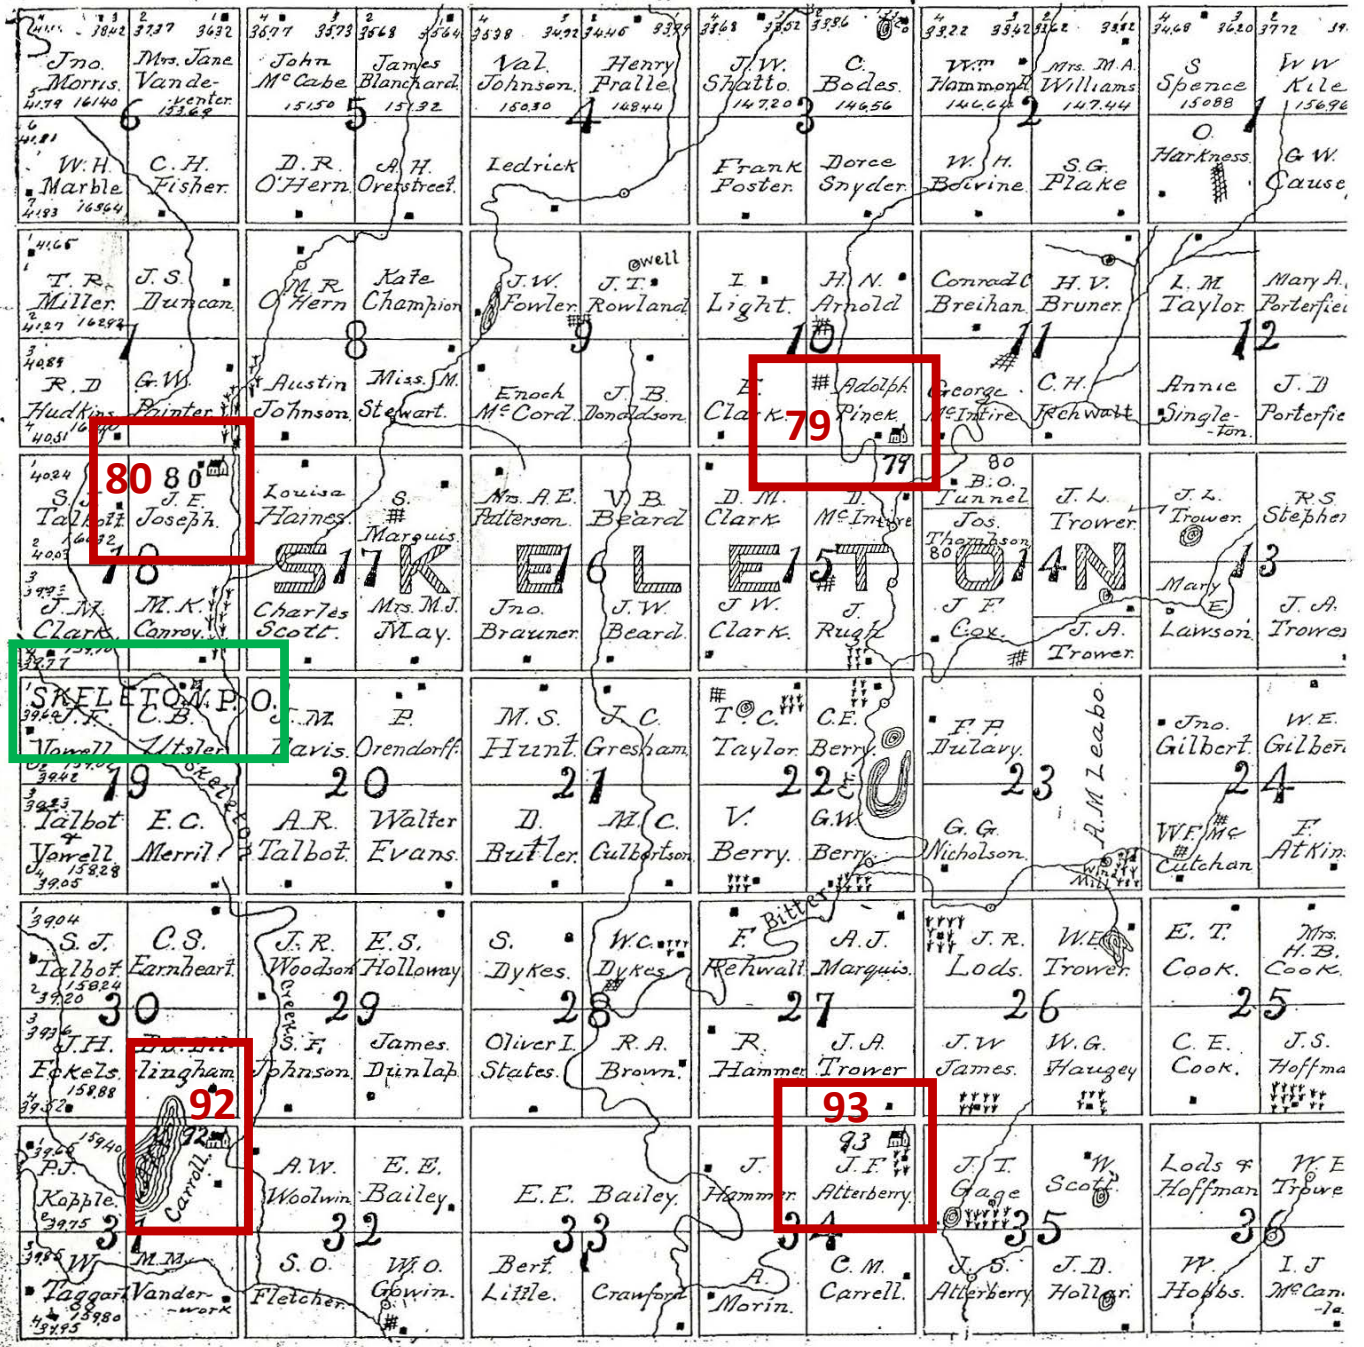

Skeleton Township

Dist 79, Bank(s),
SE corner of SE/4 of 10-21-5

Dist 92, Lakeview,
NE corner of NE/4 of 31-21-5

Dist 80, Pleasant Ridge,
NE corner of NE/4 of 18-21-5

Dist 93, Evergreen,
NE corner of NE/4 of 34-21-5