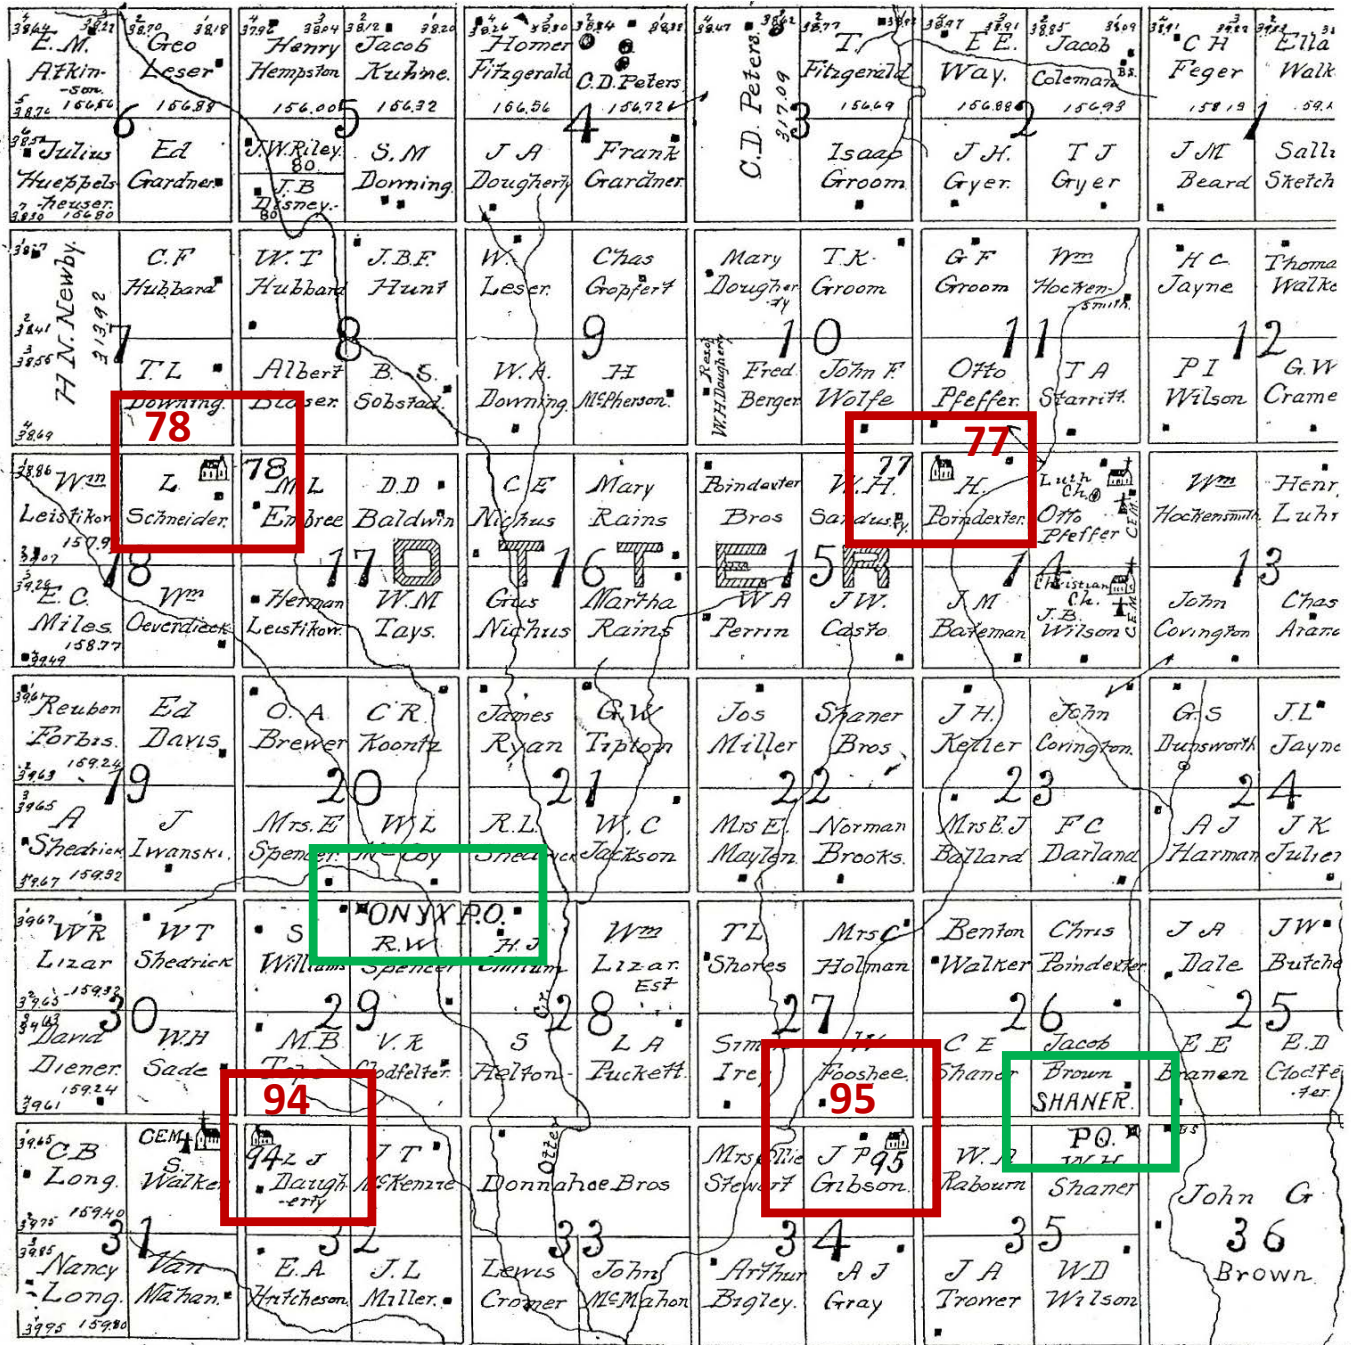

Otter Township

Dist 77, Eager/Sandusky,
NE corner of NE/4 of 11-21-4

Dist 94, Douglas?,
NW corner of NW/4 of 32-21-4
(Name only on courthouse list)

Dist 78, Otter Valley,
E side of NE/4 of 18-21-4

Dist 95, Diamond,
NE corner of NE/4 of 34-21-4