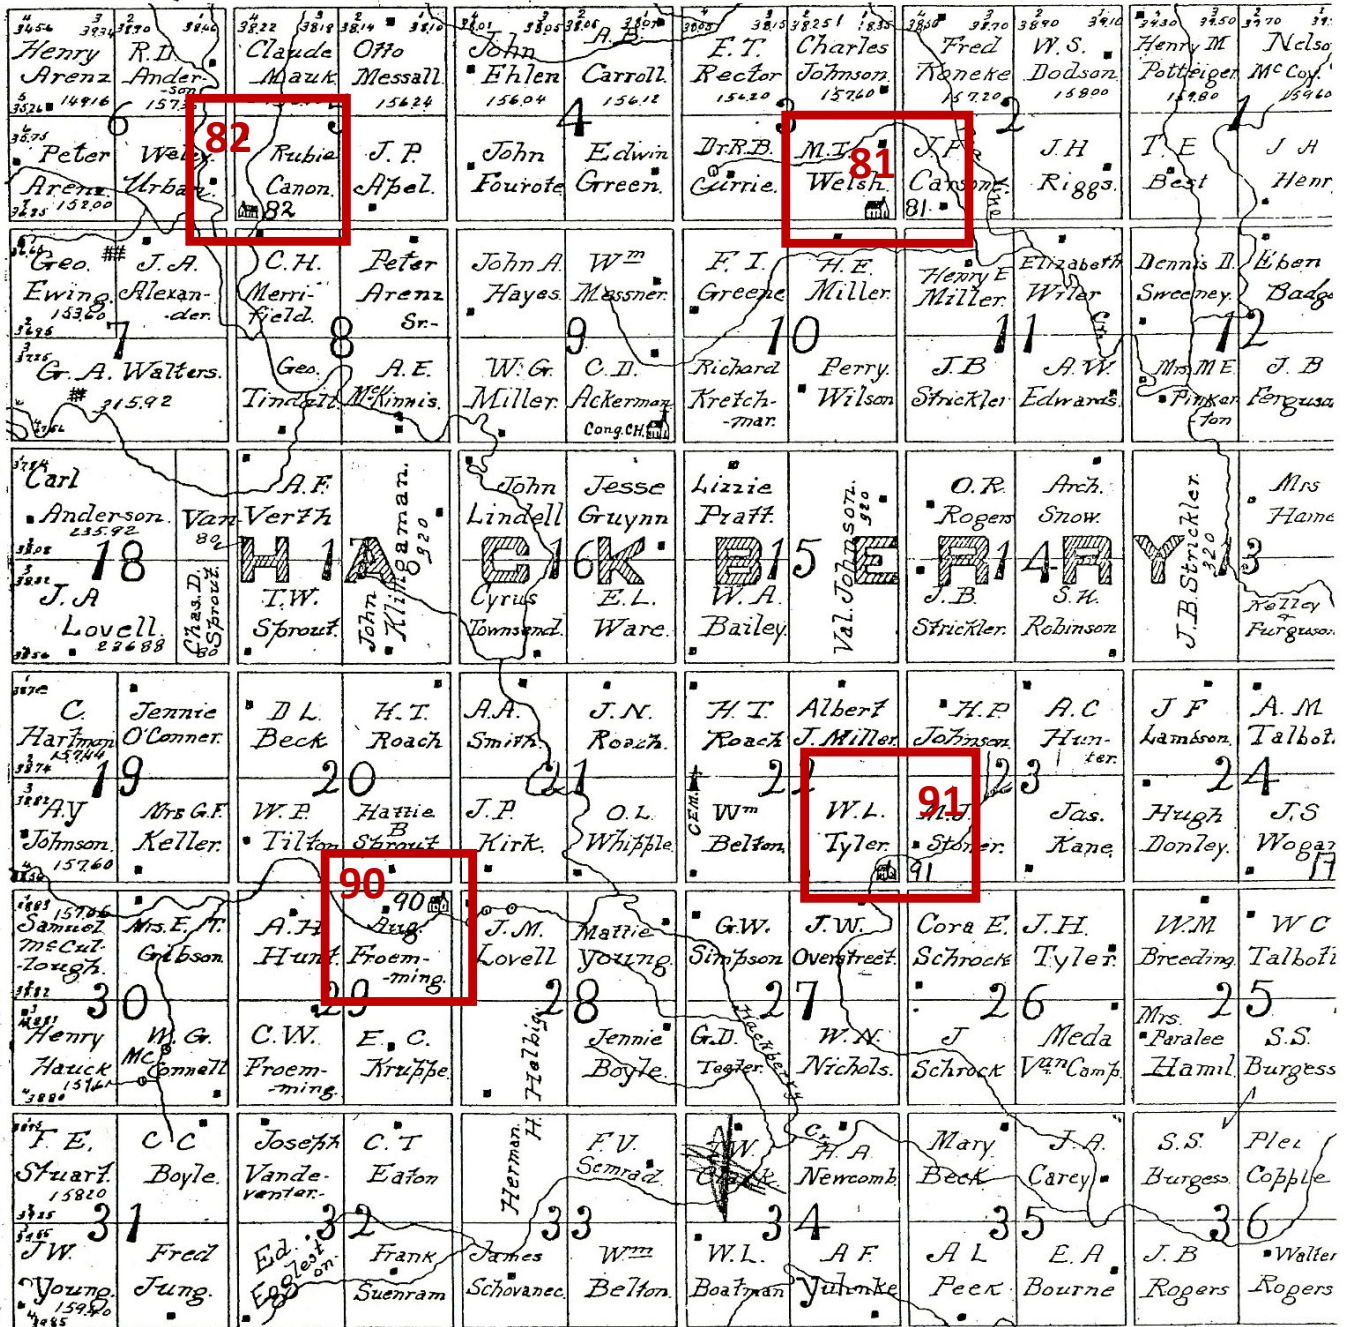

Hackberry Township

Dist 81, Skeleton Valley,
SE corner of SE/4 of 3-21-6

Dist 90, **Unknown**,
NE corner of NE/4 of 29-21-6
(No names in any sources)

Dist 82, Valley View,
SW corner of SW/4 of 5-21-6

Dist 91, Hackberry,
SE corner of SE/4 of 22-21-6