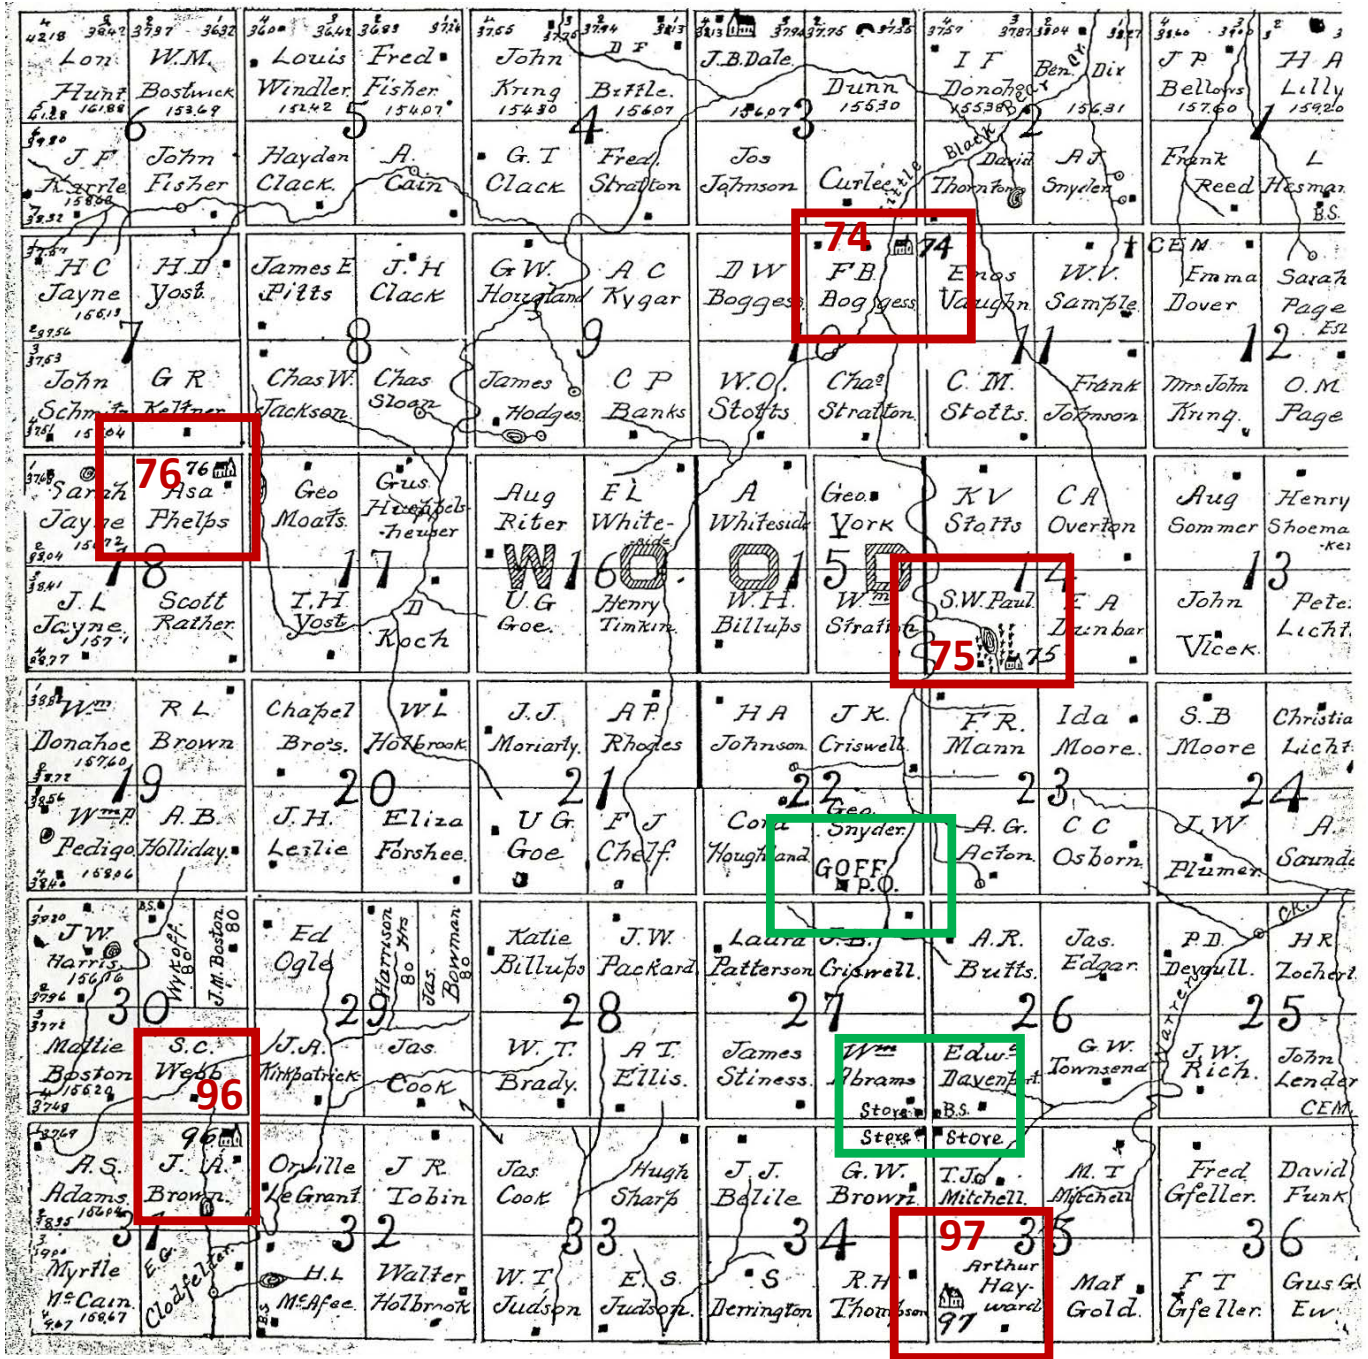

Wood Township

Dist 74, Green Valley-North,
NE corner of NE/4 of 10-21-3

Dist 96, Bryan,
NE corner of NE/4 of 31-21-3

Dist 75, Paul Valley,
SE corner of SW/4 of 14-21-3
(Across the road south, E side of NE/4 of 23-21-3, on 1906 map)