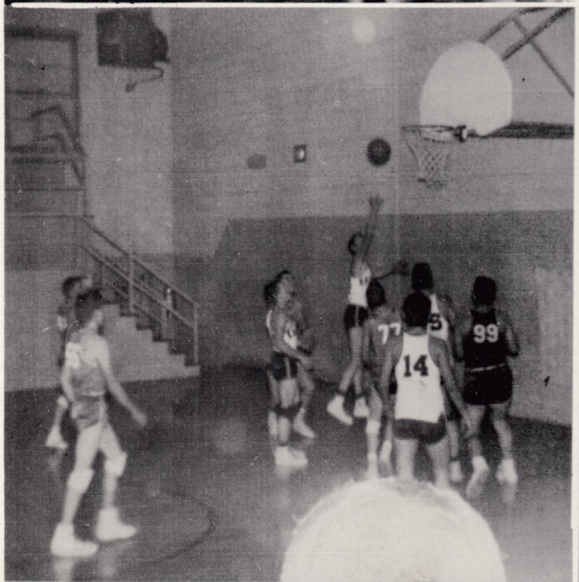

BOYS' BASKETBALL

First row: Bill Stout, Coach; Jere Johnson, Don Guffey, Sonny Lorenz, John Long, Kenneth King, Jim Zaloudek, Dwayne Janzen. Second row: Johnnie Frisk, Lonnie Ruth, Dean Fisher, Leon Edwards, Mickey Zaloudek, Dan Guffey, Jack Zaloudek.

The boys' basketball team, coached by Mr. Bill Stout, had a very successful season by winning twenty-one games and losing only five. They ranked second in the Skeltur Conference. They participated in the Medford Invitational Tournament, the Skeltur Conference Tournament, and the District Tournament.