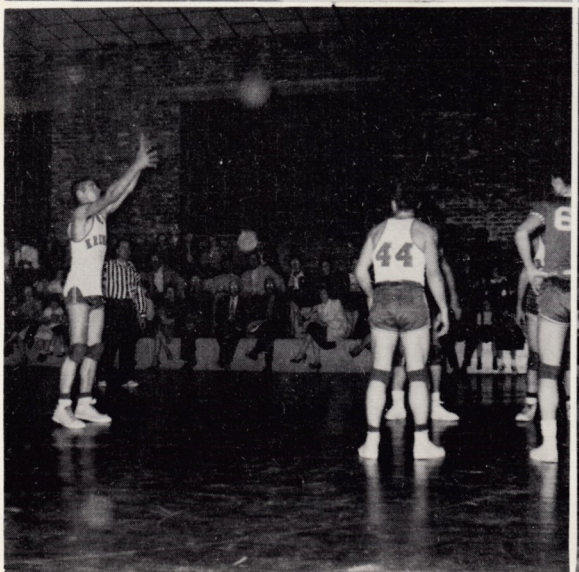

BOYS' BASKETBALL

First row: Bill Stout, Coach; Jere Johnson, Don Guffey, Sonny Lorenz, John Long, Kenneth King, Jim Zaloudek, Dwayne Janzen. Second row: Johnnie Frisk, Lonnie Ruth, Dean Fisher, Leon Edwards, Mickey Zaloudek, Dan Guffey, Jack Zaloudek.

The boys' basketball team, coached by Mr. Bill Stout, had a very successful season by winning twenty-one games and losing only five. They ranked second in the Skeltur Conference. They participated in the Medford Invitational Tournament, the Skeltur Conference Tournament, and the District Tournament.