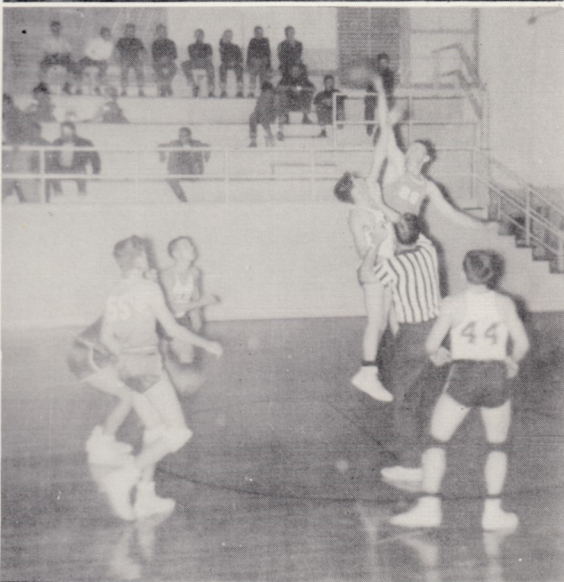

BOYS' BASKETBALL

First row: Bill Stout, Coach; Jere Johnson, Don Guffey, Sonny Lorenz, John Long, Kenneth King, Jim Zaloudek, Dwayne Janzen. Second row: Johnnie Frisk, Lonnie Ruth, Dean Fisher, Leon Edwards, Mickey Zaloudek, Dan Guffey, Jack Zaloudek.

The boys' basketball team, coached by Mr. Bill Stout, had a very successful season by winning twenty-one games and losing only five. They ranked second in the Skeltur Conference. They participated in the Medford Invitational Tournament, the Skeltur Conference Tournament, and the District Tournament.